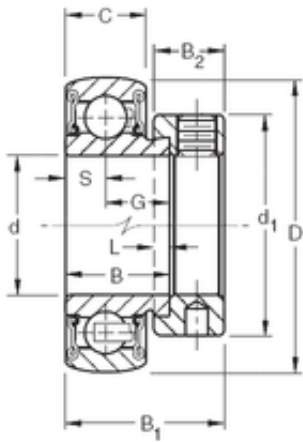

NTN BEARING DRIVESHAFT, INC.

49,2125 mm x 90 mm x 30,18 mm TIMKEN RA115RRB Insert Bearings Spherical OD

Bearing No. RA115RRB

Size	49.2125x90x30.18 mm
Bore Diameter	49,2125 mm
Outer Diameter	90 mm
Width	30,18 mm
d	49,2125 mm
D	90 mm
B	30,18 mm
C	22 mm
d1	69,9 mm
B1	43,7 mm
B2	18,3 mm
G	19,18 mm
L	4,8 mm
S	11 mm
Weight	0,771 Kg
Basic dynamic load rating (C)	39,2 kN

RA115RRB Bearing 2D drawings and 3D CAD models