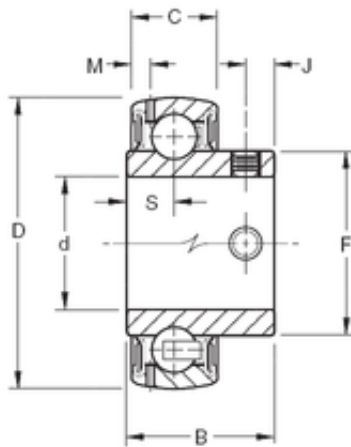

NTN BEARING DRIVESHAFT, INC.

50,8 mm x 100 mm x 46,6 mm TIMKEN GYA200RRB Insert Bearings Spherical OD

Bearing No. GYA200RRB

Size	50.8x100x46.6 mm
Bore Diameter	50,8 mm
Outer Diameter	100 mm
Width	46,6 mm
d	50,8 mm
D	100 mm
B	46,6 mm
C	24 mm
F	69,8 mm
J	9,02 mm
M	4,9 mm
S	14,6 mm
Thread (G)	M10X1,5
Weight	0,58 Kg
Basic dynamic load rating (C)	48 kN

GYA200RRB Bearing 2D drawings and 3D CAD models