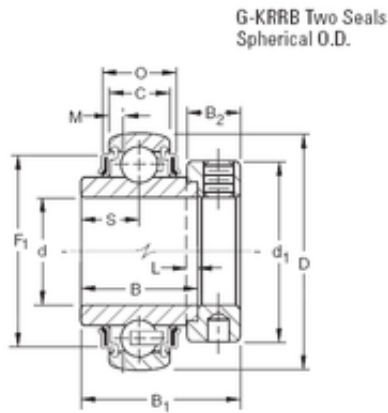

NTN BEARING DRIVESHAFT, INC.

41,275 mm x 85 mm x 42,86 mm TIMKEN G1110KRRB Insert Bearings Spherical OD

Bearing No. G1110KRRB

Size	41.275x85x42.86 mm
Bore Diameter	41,275 mm
Outer Diameter	85 mm
Width	42,86 mm
d	41,275 mm
D	85 mm
B	42,86 mm
C	22 mm
P	27,18 mm
O	73,86 mm
d1	63,5 mm
B1	4,55 mm
B2	18,3 mm
L	4,8 mm
S	21,4 mm
F1	56,4 mm
Weight	0,925 Kg
Basic dynamic load rating (C)	36 kN

G1110KRRB Bearing 2D drawings and 3D CAD models