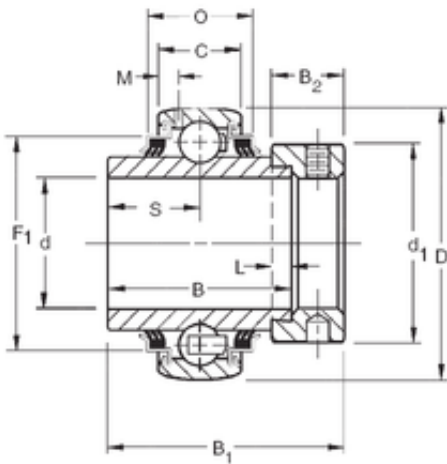

NTN BEARING DRIVESHAFT, INC.

50,8 mm x 100 mm x 55,56 mm TIMKEN G1200KPPB4 Insert Bearings Spherical OD

Bearing No. G1200KPPB4

Size	50.8x100x55.56 mm
Bore Diameter	50,8 mm
Outer Diameter	100 mm
Width	55,56 mm
d	50,8 mm
D	100 mm
B	55,56 mm
C	24 mm
O	29,01 mm
d1	76,2 mm
B1	71,4 mm
B2	20,6 mm
L	4,8 mm
M	5,41 mm
S	27,8 mm
F1	87,17 mm
Weight	1,583 Kg
Basic dynamic load rating (C)	48,1 kN

G1200KPPB4 Bearing 2D drawings and 3D CAD models