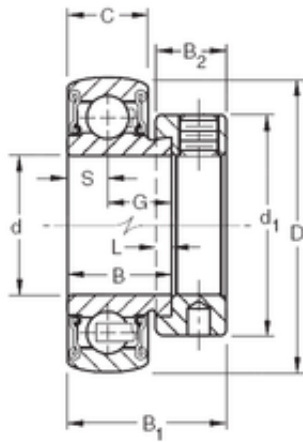

NTN BEARING DRIVESHAFT, INC.

40 mm x 80 mm x 30,18 mm TIMKEN RAE40RRB Insert Bearings Spherical OD

Bearing No. RAE40RRB

Size	40x80x30.18 mm
Bore Diameter	40 mm
Outer Diameter	80 mm
Width	30,18 mm
d	40 mm
D	80 mm
B	30,18 mm
C	22 mm
d1	60,3 mm
B1	43,7 mm
B2	18,3 mm
G	19,18 mm
L	4,8 mm
S	11 mm
Weight	0,649 Kg
Basic dynamic load rating (C)	36 kN

RAE40RRB Bearing 2D drawings and 3D CAD models