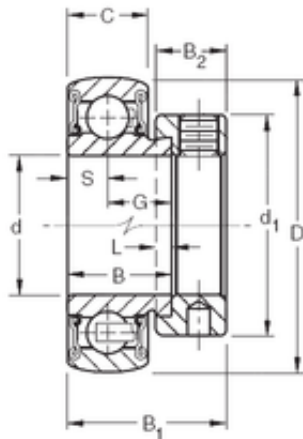

NTN BEARING DRIVESHAFT, INC.

45 mm x 85 mm x 30,18 mm TIMKEN RAE45RRB Insert Bearings Spherical OD

Bearing No. RAE45RRB

Size	45x85x30.18 mm
Bore Diameter	45 mm
Outer Diameter	85 mm
Width	30,18 mm
d	45 mm
D	85 mm
B	30,18 mm
C	22 mm
d1	63,5 mm
B1	43,7 mm
B2	18,3 mm
G	19,18 mm
L	4,8 mm
S	11 mm
Weight	0,68 Kg
Basic dynamic load rating (C)	36 kN

RAE45RRB Bearing 2D drawings and 3D CAD models