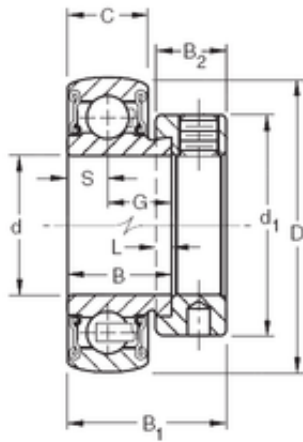

NTN BEARING DRIVESHAFT, INC.

12,7 mm x 40 mm x 19,05 mm TIMKEN RA008RRB Insert Bearings Spherical OD

Bearing No. RA008RRB

Size	12.7x40x19.05 mm
Bore Diameter	12,7 mm
Outer Diameter	40 mm
Width	19,05 mm
d	12,7 mm
D	40 mm
B	19,05 mm
C	13 mm
d1	28,6 mm
B1	28,6 mm
B2	13,5 mm
G	12,55 mm
L	4 mm
S	6,5 mm
Weight	0,154 Kg
Basic dynamic load rating (C)	10,6 kN

RA008RRB Bearing 2D drawings and 3D CAD models