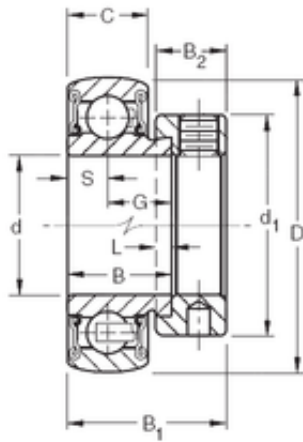

NTN BEARING DRIVESHAFT, INC.

23,8125 mm x 52 mm x 21,44 mm TIMKEN RA015RRB Insert Bearings Spherical OD

Bearing No. RA015RRB

Size	23.8125x52x21.44 mm
Bore Diameter	23,8125 mm
Outer Diameter	52 mm
Width	21,44 mm
d	23,8125 mm
D	52 mm
B	21,44 mm
C	15 mm
d1	38,1 mm
B1	31 mm
B2	13,5 mm
G	13,92 mm
L	4 mm
S	7,49 mm
Weight	0,2 Kg
Basic dynamic load rating (C)	15,8 kN

RA015RRB Bearing 2D drawings and 3D CAD models