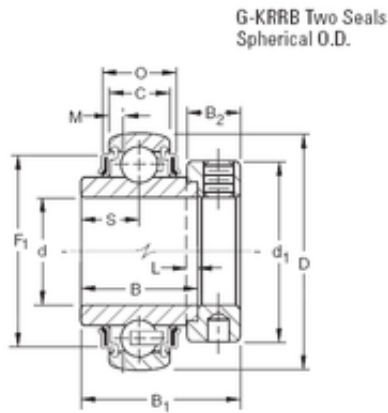

NTN BEARING DRIVESHAFT, INC.

68,2625 mm x 125 mm x 68,26 mm TIMKEN G1211KRRB Insert Bearings Spherical OD

Bearing No. G1211KRRB

Size	68.2625x125x68.26 mm
Bore Diameter	68,2625 mm
Outer Diameter	125 mm
Width	68,26 mm
d	68,2625 mm
D	125 mm
B	68,26 mm
C	28 mm
P	35,94 mm
O	109,17 mm
d1	96,8 mm
B1	5,08 mm
B2	23,8 mm
L	6,4 mm
S	34,1 mm
F1	79,4 mm
Weight	2,585 Kg
Basic dynamic load rating (C)	69,5 kN

G1211KRRB Bearing 2D drawings and 3D CAD models