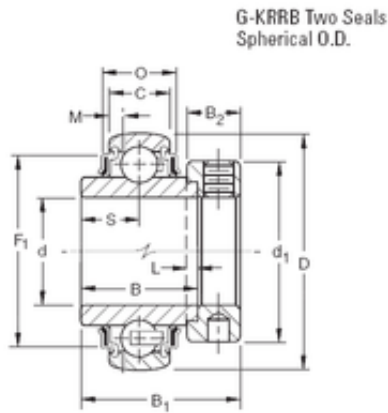

NTN BEARING DRIVESHAFT, INC.

74,6125 mm x 130 mm x 74,61 mm TIMKEN G1215KRRB Insert Bearings Spherical OD

Bearing No. G1215KRRB

Size	74.6125x130x74.61 mm
Bore Diameter	74,6125 mm
Outer Diameter	130 mm
Width	74,61 mm
d	74,6125 mm
D	130 mm
B	74,61 mm
C	29 mm
P	38,03 mm
O	113,13 mm
d1	101,6 mm
B1	5,56 mm
B2	23,8 mm
L	6,4 mm
S	37,3 mm
F1	92,1 mm
Weight	2,753 Kg
Basic dynamic load rating (C)	69,5 kN

G1215KRRB Bearing 2D drawings and 3D CAD models