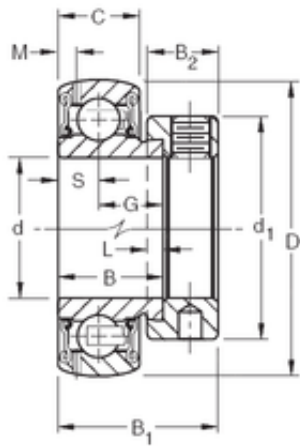

NTN BEARING DRIVESHAFT, INC.

12,7 mm x 40 mm x 19,05 mm TIMKEN GRA008RRB Insert Bearings Spherical OD

Bearing No. GRA008RRB

Size	12.7x40x19.05 mm
Bore Diameter	12,7 mm
Outer Diameter	40 mm
Width	19,05 mm
d	12,7 mm
D	40 mm
B	19,05 mm
C	13 mm
d1	28,6 mm
B1	28,6 mm
B2	13,5 mm
G	12,55 mm
L	4 mm
M	2,72 mm
S	6,5 mm
Weight	0,154 Kg
Basic dynamic load rating (C)	10,6 kN

GRA008RRB Bearing 2D drawings and 3D CAD models