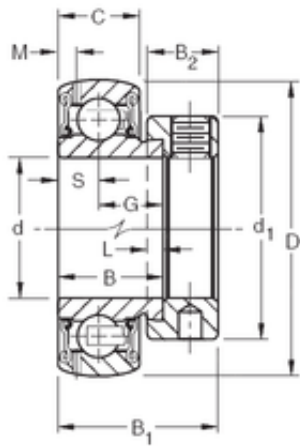

NTN BEARING DRIVESHAFT, INC.

22,225 mm x 52 mm x 21,44 mm TIMKEN GRA014RRB Insert Bearings Spherical OD

Bearing No. GRA014RRB

Size	22.225x52x21.44 mm
Bore Diameter	22,225 mm
Outer Diameter	52 mm
Width	21,44 mm
d	22,225 mm
D	52 mm
B	21,44 mm
C	15 mm
d1	38,1 mm
B1	31 mm
B2	13,5 mm
G	13,92 mm
L	4 mm
M	3,61 mm
S	7,49 mm
Weight	0,213 Kg
Basic dynamic load rating (C)	15,8 kN

GRA014RRB Bearing 2D drawings and 3D CAD models